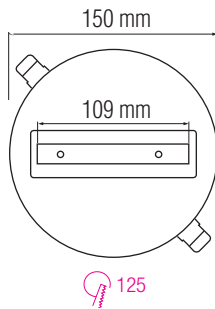

RECESSED MONOPOINT

098 001 0001

- Single Phase
- 220-240V / 50-60Hz
- Max. 16A

WHITE

BLACK

SILVER

Technical Drawing

Applications