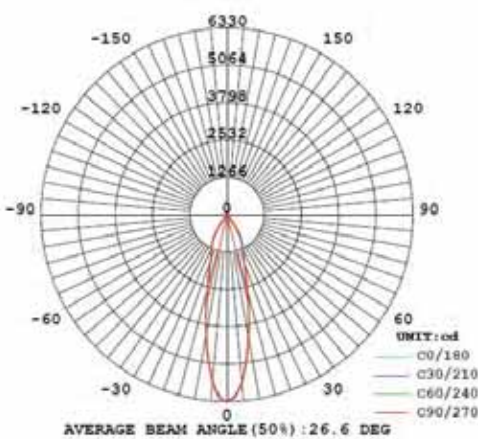

## Technical Drawing

## Photometric Diagram

## Technical Data

Voltage (V)	220-240V
Product Wattage (W)	23
Equivalence with incandescent lamp(W)	184
Colour Render Index (Ra)	>Ra80
Colour Temperature (K)	4200K
Materials	Aluminium
Protection Class	II
Dimmable	No
EEI	A to A++
Warm-up time up to 60 %of the full light output	Instant Full Light
Luminous Flux (lm)	1947
Luminous Efficacy (lm/W)	84
Rated Life (hrs) ⌚	40.000
IP Rating	20
Power Factor	>0.7
Beam Angle	24°
Starting Time	<0.2s
Number of ON-OFF cycling	x20000