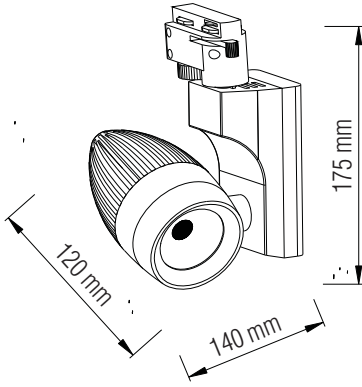

# LED TRACKLIGHT

Product&Family Code: 018 006 0023

**VENEDIK-23**

2 INCH

## Technical Drawing

## Photometric Diagram

## Technical Data

Voltage (V)	220-240V
Product Wattage (W)	23
Equivalence with incandescent lamp(W)	184
Colour Render Index (Ra)	>Ra80
Colour Temperature (K)	4200K
Materials	Aluminium
Protection Class	II
Dimmable	No
EEI	A to A++
Warm-up time up to 60 %of the full light output	Instant Full Light
Luminous Flux (lm)	1947
Luminous Efficacy (lm/W)	84
Rated Life (hrs) ⌚	40.000
IP Rating	20
Power Factor	>0.7
Beam Angle	24°
Starting Time	<0.2s
Number of ON-OFF cycling	x20000