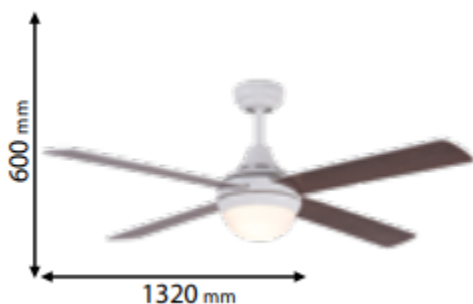

DIMENSIONS »

Catalogue number	length (mm)	Height (mm)
95EL124870/CH	1320	600
95EL124570/W	1320	600

ADDITIONAL INFORMATION »

Catalogue number	Barcode	Packing/Box (pcs)
95EL124870/CH	3800131253873	1/1
95EL124570/W	3800131253880	1/1