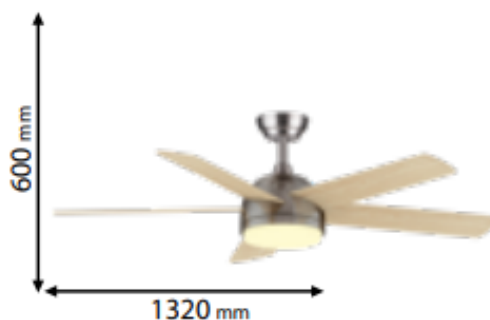

DIMENSIONS »

Catalogue number	length (mm)	Height (mm)
95EL124870/CH	1320	600
95EL124570/W	1320	600

ADDITIONAL INFORMATION »

Catalogue number	Barcode	Packing/Box (pcs)
95EL124870/CH	3800131253873	1/1
95EL124570/W	3800131253880	1/1