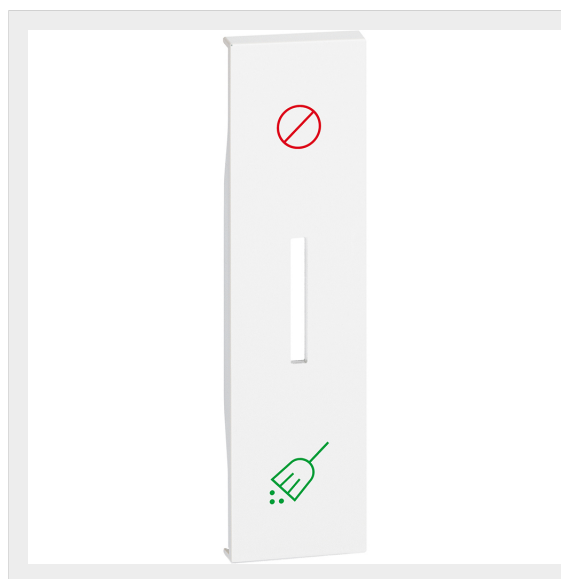

## KW06H

Lightable covers for HOTEL control: do not disturb and make up the room. For item K4027H - 1 module white