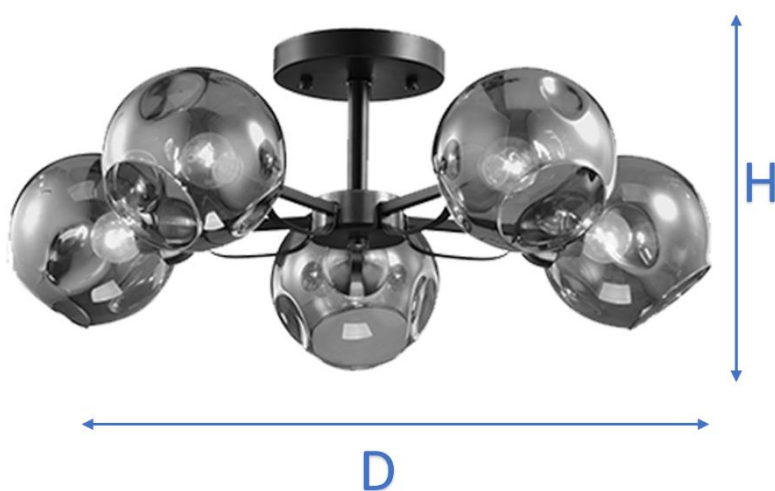

PRODUCT DETAILS »

Catalogue number	Description	Colour	Lampholder
955ELLARIA3	Chandelier	Wood & grey	3xE27
955ELLARIA5	Chandelier	Wood & grey	5xE27

DIMENSIONS »

Catalogue number	Diameter (mm)	Height (mm)
955ELLARIA3	620	250
955ELLARIA5	620	250